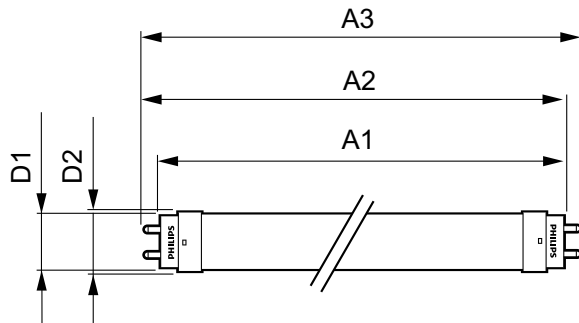

### Product data

General Information	
Cap-Base	G13 [ Medium Bi-Pin Fluorescent]
Main Application	Industrial
Nominal Lifetime (Nom)	15000 h
Switching Cycle	50000X
B50L70	15000 h
Light Technical	
Color Code	865 [ CCT of 6500K]
Beam Angle (Nom)	240 °
Luminous Flux (Nom)	800 lm
Luminous Flux (Rated) (Nom)	800 lm
Rated Beam Angle	240 °
Correlated Color Temperature (Nom)	6500 K
Luminous Efficacy (rated) (Nom)	100.00 lm/W
Color Consistency	<6
Color Rendering Index (Nom)	80
LLMF At End Of Nominal Lifetime (Nom)	70 %
Operating and Electrical	
Input Frequency	50 to 60 Hz
Power (Rated) (Nom)	8 W

Lamp Current (Nom)	70 mA
Starting Time (Nom)	0.5 s
Warm Up Time to 60% Light (Nom)	0.5 s
Power Factor (Nom)	0.5
Voltage (Nom)	220-240 V
Temperature	
T-Ambient (Max)	45 °C
T-Ambient (Min)	-20 °C
T-Storage (Max)	65 °C
T-Storage (Min)	-40 °C
T-Case Maximum (Nom)	55 °C
Controls and Dimming	
Dimmable	No
Mechanical and Housing	
Bulb Material	Glass
Product Length	600 mm
Approval and Application	
Energy Efficiency Label (EEL)	A+

## Dimensional drawing

TLED Ecofit EU 600mm 8W 800lm 6500K

Product	D1	D2	A1	A2	A3
Ecofit LEDtube 600mm 8W 865 T8 I	25.7 mm	28 mm	588.5 mm	595.5 mm	602.5 mm