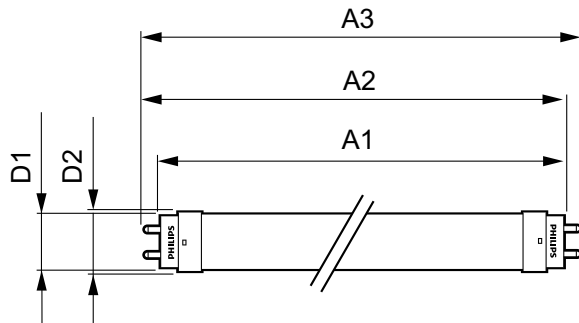

Product data

General Information	
Cap-Base	G13 [Medium Bi-Pin Fluorescent]
Main Application	Industrial
Nominal Lifetime (Nom)	15000 h
Switching Cycle	50000X
B50L70	15000 h
Light Technical	
Color Code	865 [CCT of 6500K]
Beam Angle (Nom)	240 °
Luminous Flux (Nom)	2000 lm
Luminous Flux (Rated) (Nom)	2000 lm
Rated Beam Angle	240 °
Correlated Color Temperature (Nom)	6500 K
Luminous Efficacy (rated) (Nom)	100.00 lm/W
Color Consistency	<6
Color Rendering Index (Nom)	80
LLMF At End Of Nominal Lifetime (Nom)	70 %
Operating and Electrical	
Input Frequency	50 to 60 Hz
Power (Rated) (Nom)	20 W

Lamp Current (Nom)	155 mA
Starting Time (Nom)	0.5 s
Warm Up Time to 60% Light (Nom)	0.5 s
Power Factor (Nom)	0.5
Voltage (Nom)	220-240 V
Temperature	
T-Ambient (Max)	45 °C
T-Ambient (Min)	-20 °C
T-Storage (Max)	65 °C
T-Storage (Min)	-40 °C
T-Case Maximum (Nom)	60 °C
Controls and Dimming	
Dimmable	No
Mechanical and Housing	
Bulb Material	Glass
Product Length	1500 mm
Approval and Application	
Energy Efficiency Label (EEL)	A+

Ecofit Ledtubes T8

Energy Saving Product	Yes
Approval Marks	RoHS compliance CE marking KEMA Keur certificate
Energy Consumption kWh/1000 h	20 kWh
Product Data	
Full product code	871869969710500
Order product name	Ecofit LEDtube 1500mm 20W 865 T8 I

Product	D1	D2	A1	A2	A3
Ecofit LEDtube 1500mm 20W 865 T8 I	25.7 mm	28 mm	1500 mm	1507.1 mm	1514.2 mm

TLED 5ft 220-240V 20-57W 2000lm 6500K

Photometric data

LEDtube Ecofit 16W G13 840 24D ND

LEDtube Ecofit 20W G13 865 24D ND