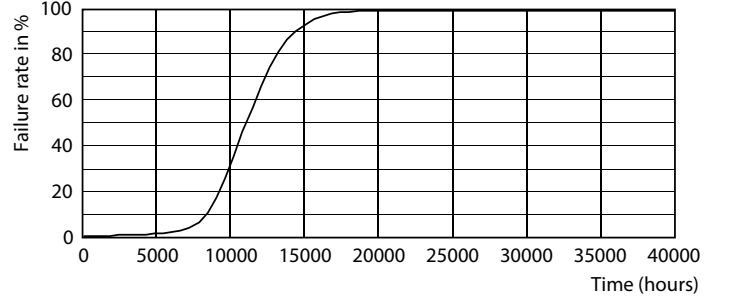

Essential LED

Kullanım Ömrü

Lumen Maintenance Diagram - ESS LEDBulb 8-60W E27 6500K 1CT/12 TR

Life Expectancy Diagram - ESS LEDBulb 8-60W E27 6500K 1CT/12 TR