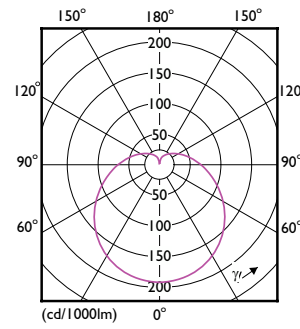

Light Distribution Diagram - ESS LEDBulb 8-60W E27 6500K 1CT/12 TR