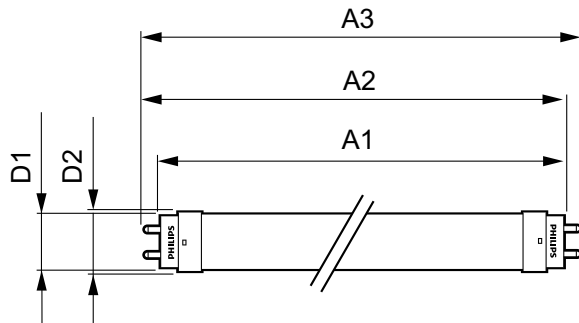

### Product data

General Information	
Cap-Base	G13 [ Medium Bi-Pin Fluorescent]
Main Application	Industrial
Nominal Lifetime (Nom)	15000 h
Switching Cycle	50000X
B50L70	15000 h
Light Technical	
Color Code	840 [ CCT of 4000K]
Beam Angle (Nom)	240 °
Luminous Flux (Nom)	1600 lm
Luminous Flux (Rated) (Nom)	1600 lm
Rated Beam Angle	240 °
Correlated Color Temperature (Nom)	4000 K
Luminous Efficacy (rated) (Nom)	100.00 lm/W
Color Consistency	<6
Color Rendering Index (Nom)	80
LLMF At End Of Nominal Lifetime (Nom)	70 %
Operating and Electrical	
Input Frequency	50 to 60 Hz
Power (Rated) (Nom)	16 W

Lamp Current (Nom)	120 mA
Starting Time (Nom)	0.5 s
Warm Up Time to 60% Light (Nom)	0.5 s
Power Factor (Nom)	0.5
Voltage (Nom)	220-240 V
Temperature	
T-Ambient (Max)	45 °C
T-Ambient (Min)	-20 °C
T-Storage (Max)	65 °C
T-Storage (Min)	-40 °C
T-Case Maximum (Nom)	55 °C
Controls and Dimming	
Dimmable	No
Mechanical and Housing	
Bulb Material	Glass
Product Length	1200 mm
Approval and Application	
Energy Efficiency Label (EEL)	A+

## Dimensional drawing

TLED Ecofit EU 1200mm 16W 1600lm 4000K

Product	D1	D2	A1	A2	A3
Ecofit LEDtube 1200mm 16W 840 T8 I	25.7 mm	28 mm	1198 mm	1205 mm	1212 mm