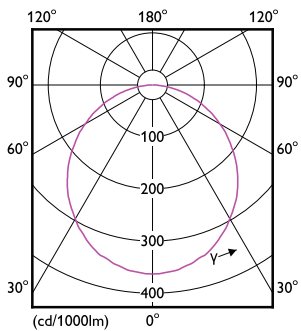

Photometric data

Downlight 59471 MESON 200 65K WH Recessed-LDD

Downlight 59471 MESON 200 65K WH Recessed-GUL