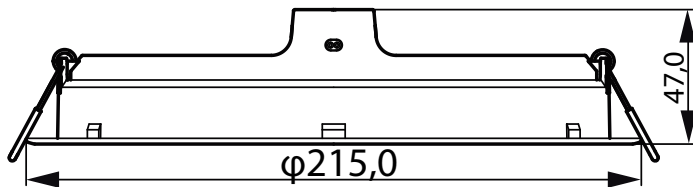

Meson Downlight

Application conditions

Ambient temperature range -20 to +40 °C

Product data

Full product code	5947131E4
Order product name	59471 MESON 200 23.5W 65K WH recessed
EAN/UPC - Product	8718696173763
Order code	915005807401

Numerator - Quantity Per Pack	1
Numerator - Packs per outer box	12
Material Nr. (12NC)	915005807401
Net Weight (Piece)	0.215 kg

Dimensional drawing

59471 MESON 200 23.5W 65K WH recessed