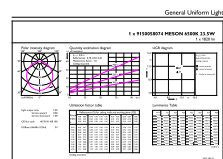

Photometric data