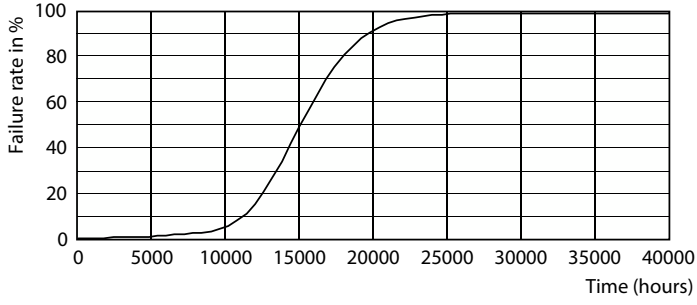

Essential LEDspot GU10

Kullanım Ömrü

Life Expectancy Diagram

Lumen Maintenance Diagram