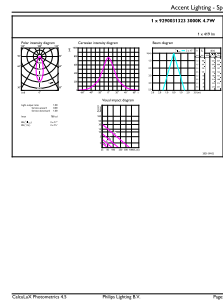

Boyutlu çizim

ESS LEDspots 50W GU10 830 36D ND TR

Product	D	C
ESS LEDspots 50W GU10 830 36D ND TR	50 mm	54 mm

Fotometrik bilgi

LEDspots EU 4,7W PAR16 GU10 830 36D-LDD

LEDspots EU 4,7W PAR16 GU10 830 36D-ADL

LEDspots EU 4,7W PAR16 GU10 830 36D-POC

Essential LEDspot GU10

Kullanım Ömrü

Life Expectancy Diagram

Lumen Maintenance Diagram