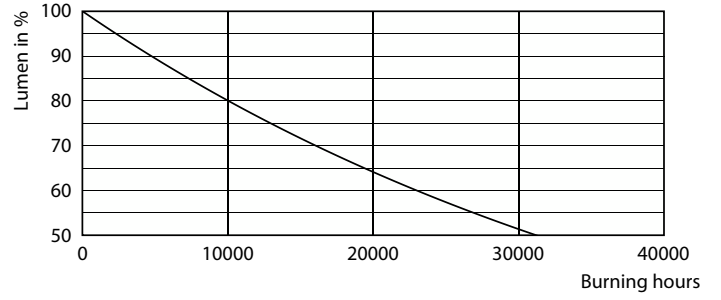

Essential LEDspot GU10

Kullanım Ömrü

Life Expectancy Diagram

Lumen Maintenance Diagram