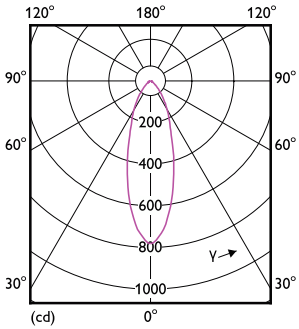

Boyutlu çizim

ESS LEDspots 50W GU10 830 36D ND TR

Product	D	C
ESS LEDspots 50W GU10 830 36D ND TR	50 mm	54 mm

Fotometrik bilgi

LEDspots EU 4,7W PAR16 GU10 830 36D-LDD

LEDspots EU 4,7W PAR16 GU10 830 36D-ADL